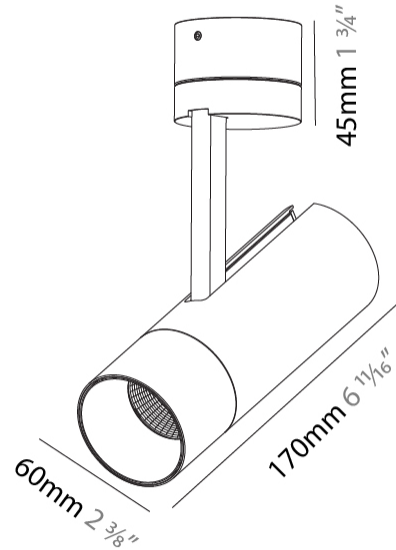

GENERAL

Series: Imagine
Subseries: Imagine 60
Brand: Prolicht
Division: Architectural
Mounting Type: Surface
Mounting Location: Ceiling
Subcategory: Spots

PHYSICAL

Shape: Cylinder
Diameter (mm): 60
Diameter (in): 2 ³ / ₈
Height (mm): 170
Height (in): 6 ¹¹ / ₁₆
Max. Overall Height (mm): 215
Max. Overall Height (in): 8 ⁷ / ₁₆
Light Distribution: Adjustable / Direct
Weight (kg): 0.604
Weight (lbs): 1.33
Fixture Finish: SSR / BKV / CWI / CRY / HAB / UFT / ITA / RUA / FTG / MYG / LOD / PUS / FRO / FUP / KIA / POP / BLS / SPG / MEY / GOH / GUM / CHC / COM / ABZ / JAG / OBR / MOS / ROR
Fixture Material: Aluminum Die Cast

OPTICAL

Reflector°: 18 / 34 / 46
Optic°: Lens Pack - No Lens / Linear Spread Lens / Honeycomb / Spread Lens
Adjustability: Rotational 350°; Tilt 90°

RATINGS AND CERTIFICATIONS

Certified By: Certified for North American Standards
IP rating: IP20